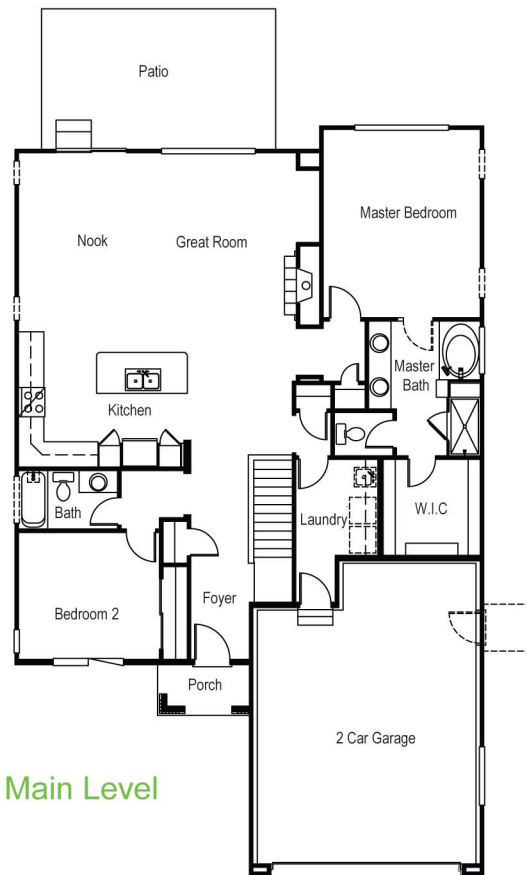

THE PORTRAIT

DETAILS

2,754 Finished SQFT
 3,264 Total SQFT
 4 Bedrooms
 3 Bathrooms
 2 Car Garage

COMMUNITIES

Cordera
 Cumbre Vista

ELEVATION 1502D

Main Level

Basement Level