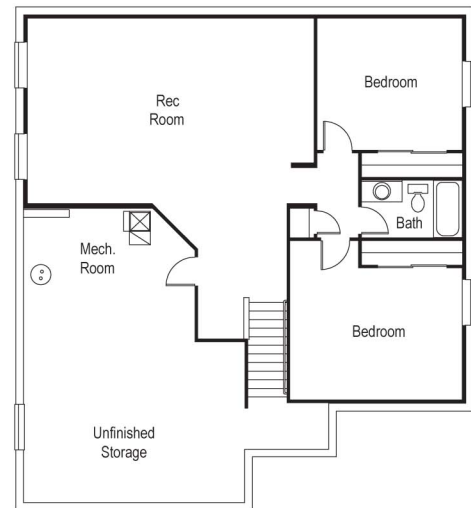

THE PORTRAIT

DETAILS

2,754 Finished SQFT
 3,264 Total SQFT
 4 Bedrooms
 3 Bathrooms
 2 Car Garage

COMMUNITIES

Cordera
 Cumbre Vista

ELEVATION 1502D

Main Level

Basement Level