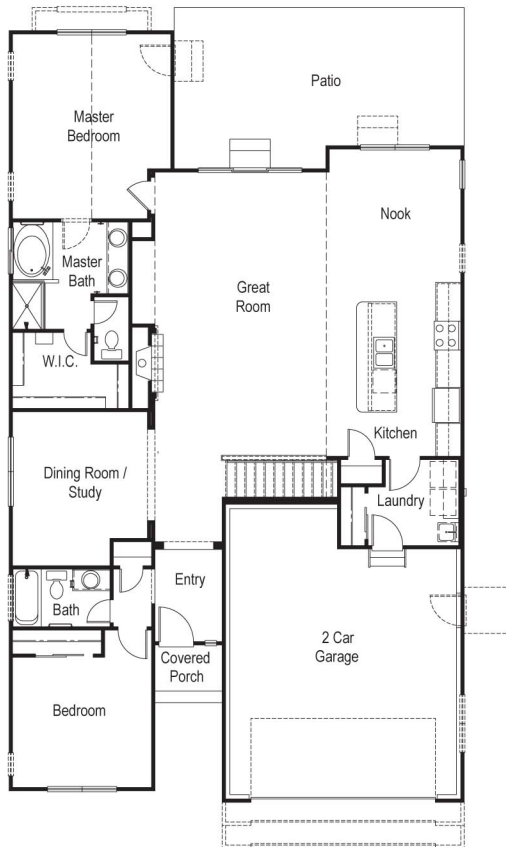

ELEVATION 1503C

Main Level