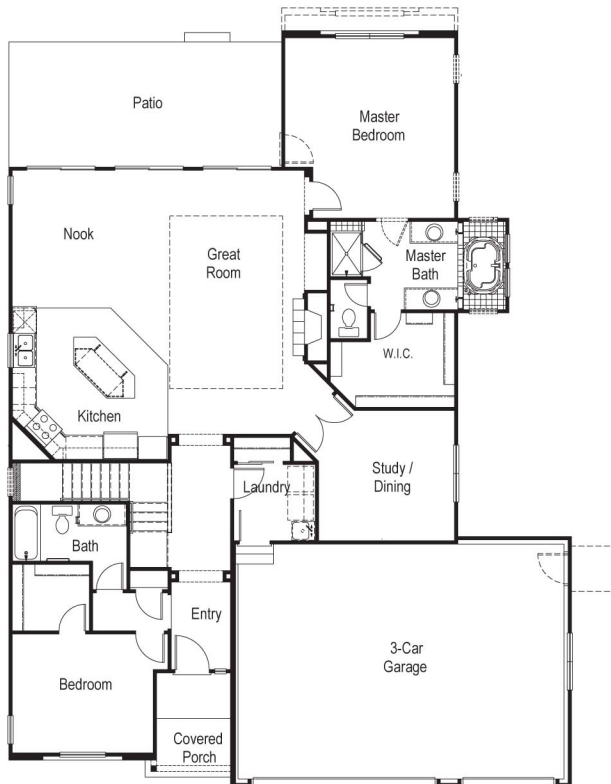

THE TANGO

DETAILS

3,084 Finished SQFT
 3,700 Total SQFT
 4 Bedrooms
 3 Bathrooms
 3 Car Garage

COMMUNITIES

Cordera
 Cumbre Vista

ELEVATION 15040

Main Level

Basement Level