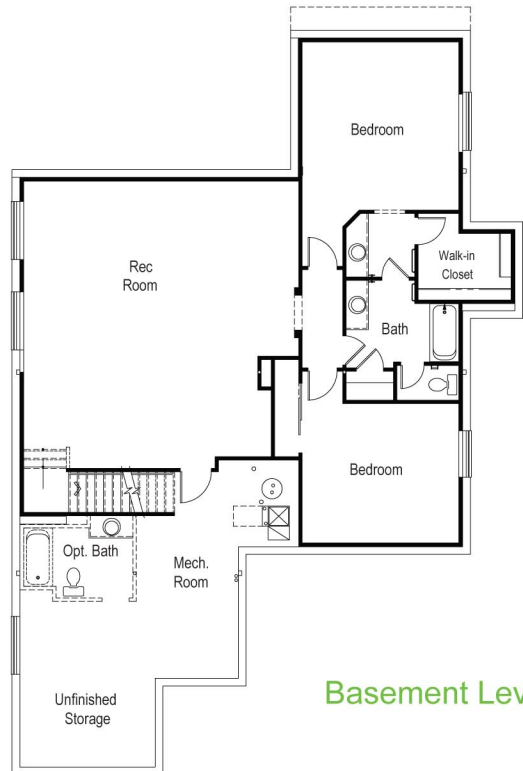

THE TANGO

DETAILS

3,084 Finished SQFT
 3,700 Total SQFT
 4 Bedrooms
 3 Bathrooms
 3 Car Garage

COMMUNITIES

Cordera
 Cumbre Vista

ELEVATION 15040

Main Level

Basement Level