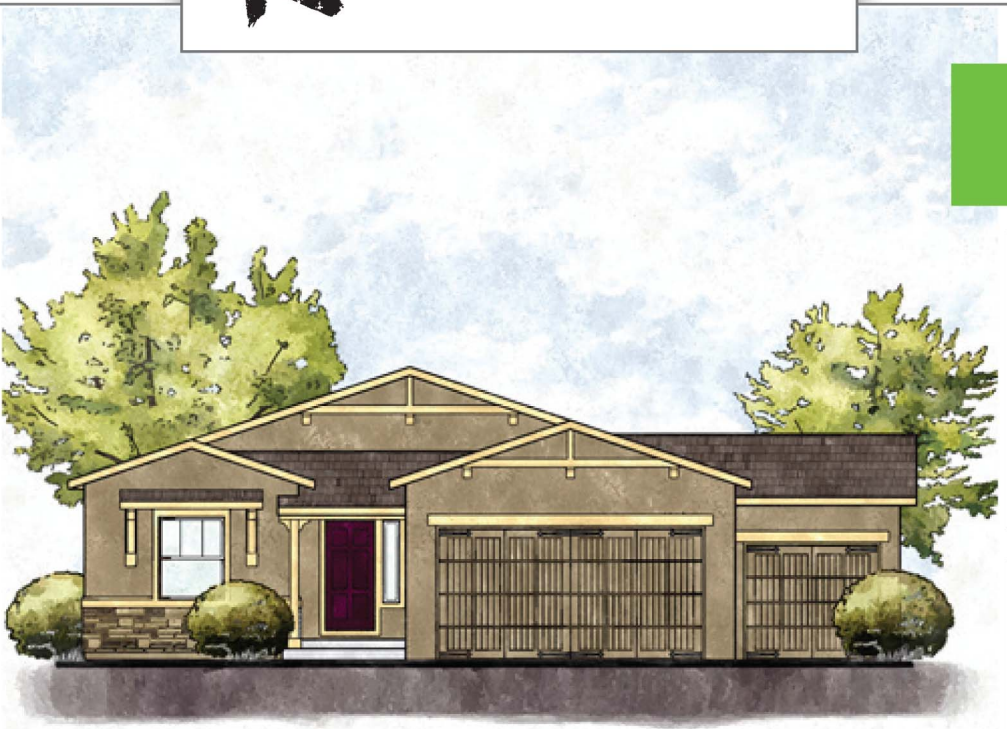

THE TANGO

DETAILS

3,084 Finished SQFT
 3,700 Total SQFT
 4 Bedrooms
 3 Bathrooms
 3 Car Garage

COMMUNITIES

Cordera
 Cumbre Vista

ELEVATION 15040

Main Level

Basement Level