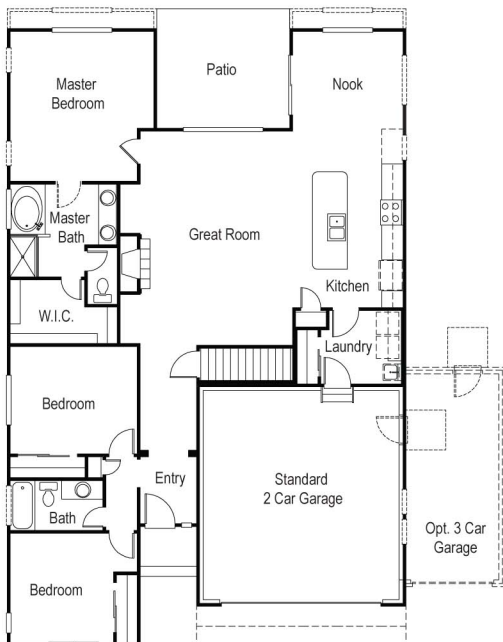

### DETAILS

3,165 Finished SQFT  
 3,573 Total SQFT  
 5 Bedrooms  
 3 Bathrooms  
 2 Car Garage

### COMMUNITIES

Cordera  
 Cumbre Vista

OXFORD 16530

Main Level

Optional Dining/Study

Basement Level