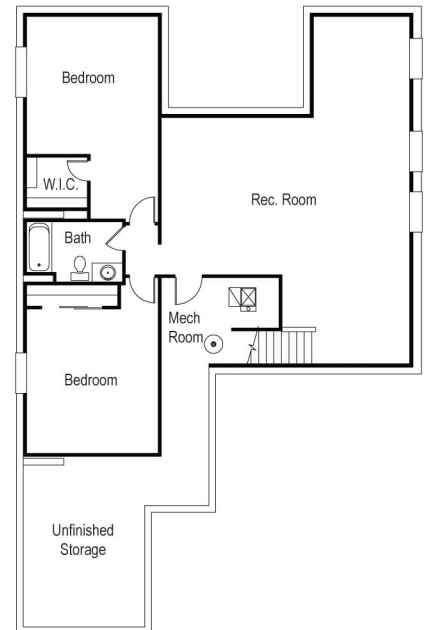

### COMMUNITIES

Cordera  
 Cumbre Vista

OXFORD 16530

Main Level

Optional Dining/Study

Basement Level