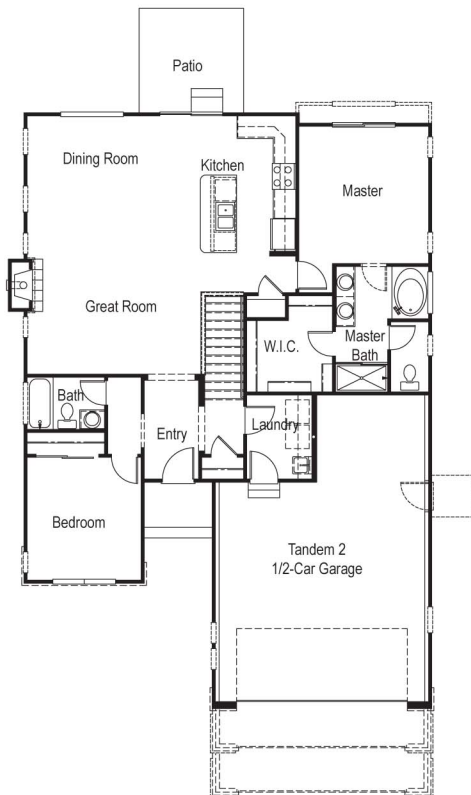

THE ANTERO

DETAILS

2,585 Finished SQFT
 2,796 Total SQFT
 4 Bedrooms
 3 Bathrooms
 2.5 Car Garage

COMMUNITIES

Cordera
 Cumbre Vista

ELEVATION 1654P

Main Level

Optional Study