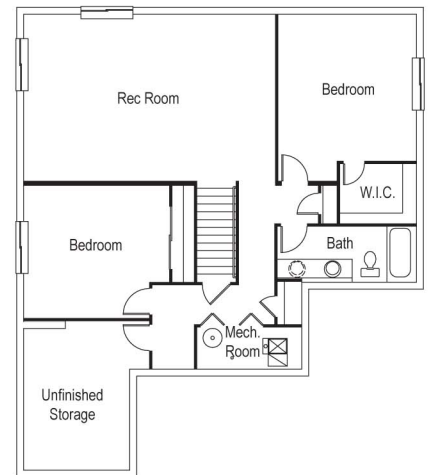

THE ANTERO

DETAILS

2,585 Finished SQFT
 2,796 Total SQFT
 4 Bedrooms
 3 Bathrooms
 2.5 Car Garage

COMMUNITIES

Cordera
 Cumbre Vista

ELEVATION 1654P

Main Level

Optional Study