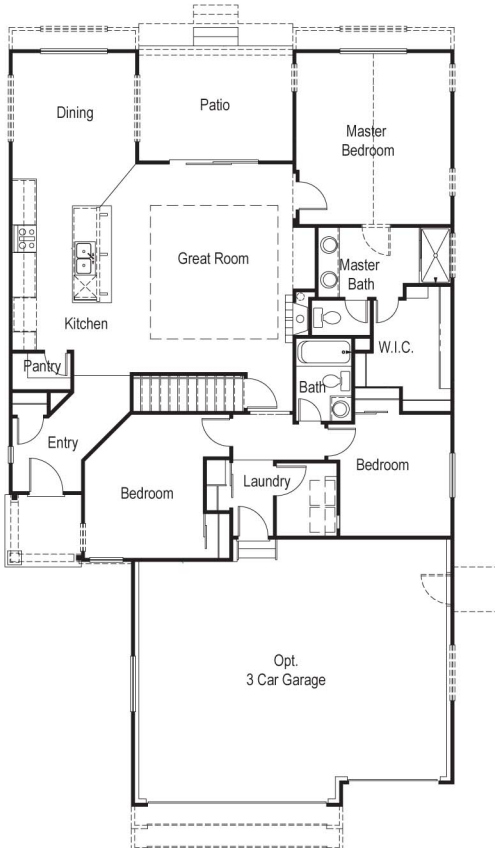

ELEVATION 1662J

THE WILSON

DETAILS

2,860 Finished SQFT
 3,170 Total SQFT
 4 Bedrooms
 3 Bathrooms
 2 Car Garage

COMMUNITIES

Cumbre Vista

Main Level

Basement Level