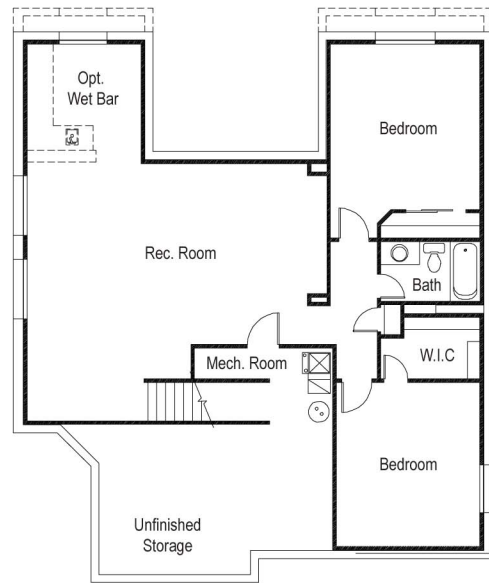

ELEVATION 1662J

THE WILSON

DETAILS

2,860 Finished SQFT
 3,170 Total SQFT
 4 Bedrooms
 3 Bathrooms
 2 Car Garage

COMMUNITIES

Cumbre Vista

Main Level

Basement Level