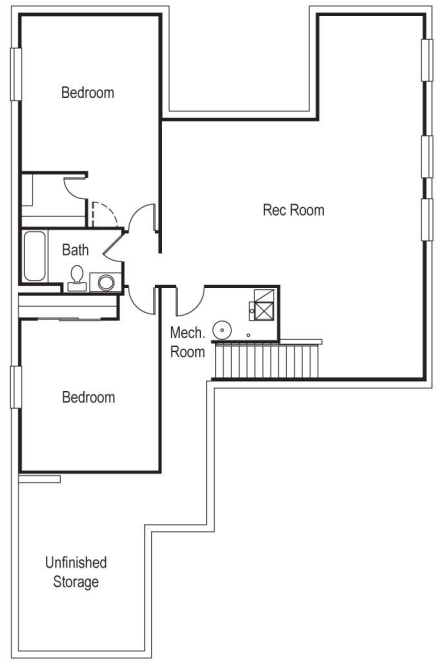

THE FREMONT

DETAILS
 3,089 Finished SQFT
 3,474 Total SQFT
 5 Bedrooms
 3 Bathrooms
 2 Car Garage

COMMUNITIES
 Cordera

Main Level

Optional Dining or Study

Optional Guest Suite

Basement Level

© 2012 Keller Homes, Inc. These floor plans, approximate square footage measurements and renderings are for illustrative and marketing purposes only and are subject to change without notice or obligation. Dashed lines represent optional features and may not be available on all homes or in all communities. Elevations and plans shown may demonstrate optional features and may not represent the lowest price homes in the community. Please see your Keller Homes sales agent for specific information.