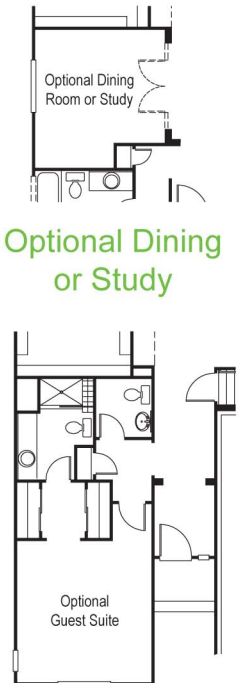

THE FREMONT

DETAILS
 3,089 Finished SQFT
 3,474 Total SQFT
 5 Bedrooms
 3 Bathrooms
 2 Car Garage

COMMUNITIES
 Cordera

Main Level

Optional Dining or Study

Optional Guest Suite

Basement Level

© 2012 Keller Homes, Inc. These floor plans, approximate square footage measurements and renderings are for illustrative and marketing purposes only and are subject to change without notice or obligation. Dashed lines represent optional features and may not be available on all homes or in all communities. Elevations and plans shown may demonstrate optional features and may not represent the lowest price homes in the community. Please see your Keller Homes sales agent for specific information.