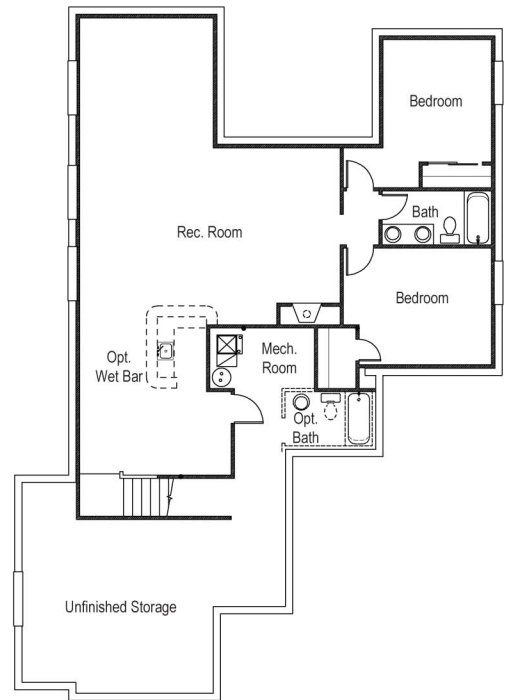

THE SHEFFIELD

DETAILS

3,239 Finished SQFT
 3,802 Total SQFT
 4 Bedrooms
 3 Bathrooms
 3 Car Garage

COMMUNITIES

Cordera

ELEVATION 7930

Main Level

Basement Level