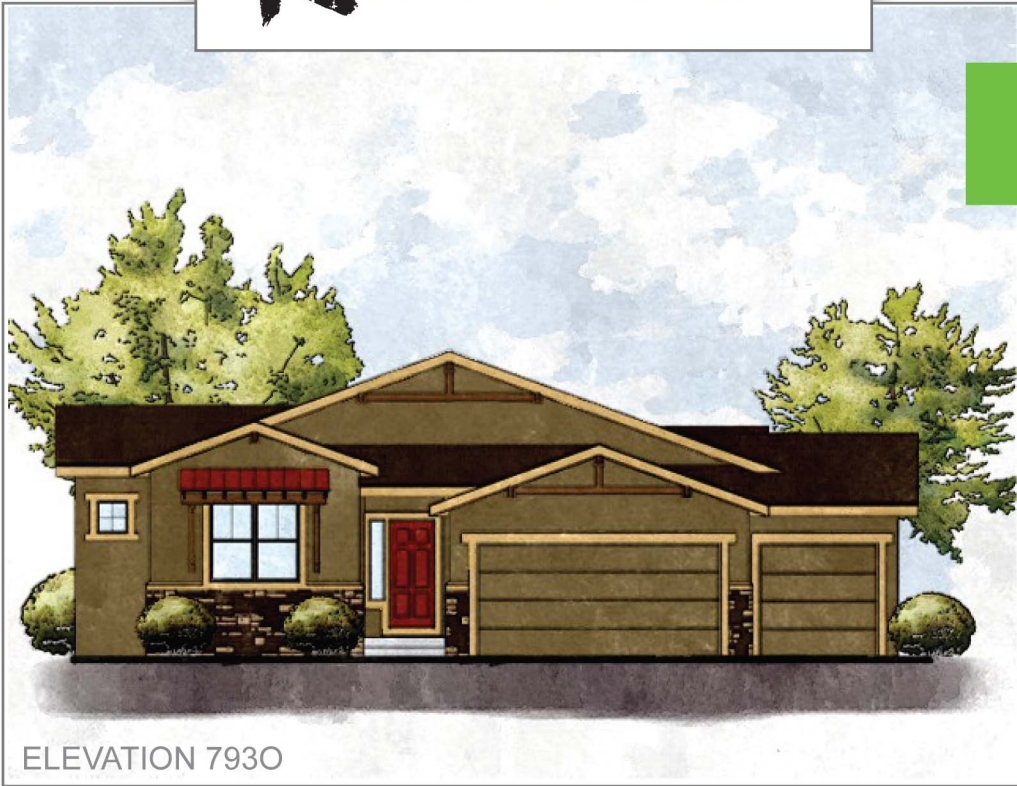

THE SHEFFIELD

DETAILS

3,239 Finished SQFT
 3,802 Total SQFT
 4 Bedrooms
 3 Bathrooms
 3 Car Garage

COMMUNITIES

Cordera

ELEVATION 7930

Main Level

Basement Level