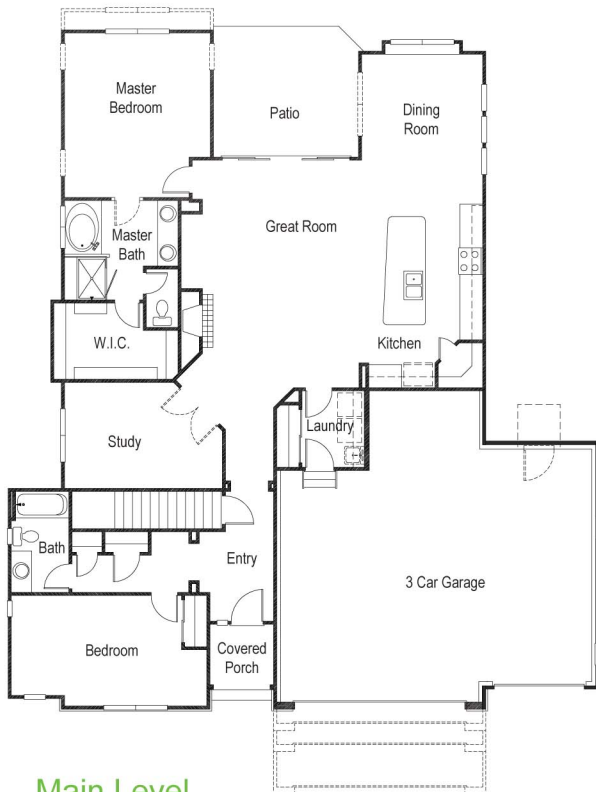

THE SHEFFIELD

DETAILS

3,239 Finished SQFT
 3,802 Total SQFT
 4 Bedrooms
 3 Bathrooms
 3 Car Garage

COMMUNITIES

Cordera

ELEVATION 7930

Main Level

Basement Level